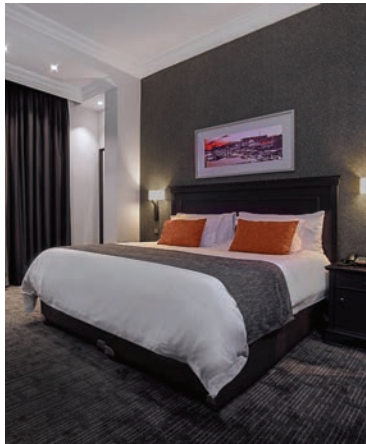

BON
HOTEL
ABUJA

FACT SHEET

3 Negro Crescent, Maitama, Abuja, Federal Capital Territory, Nigeria
Tel: +234 (1)708 630 0440 • Central Reservations: +27 (0)21 912 1305
res.bonhotelabuja@outlook.com • www.bonhotels.com/abuja